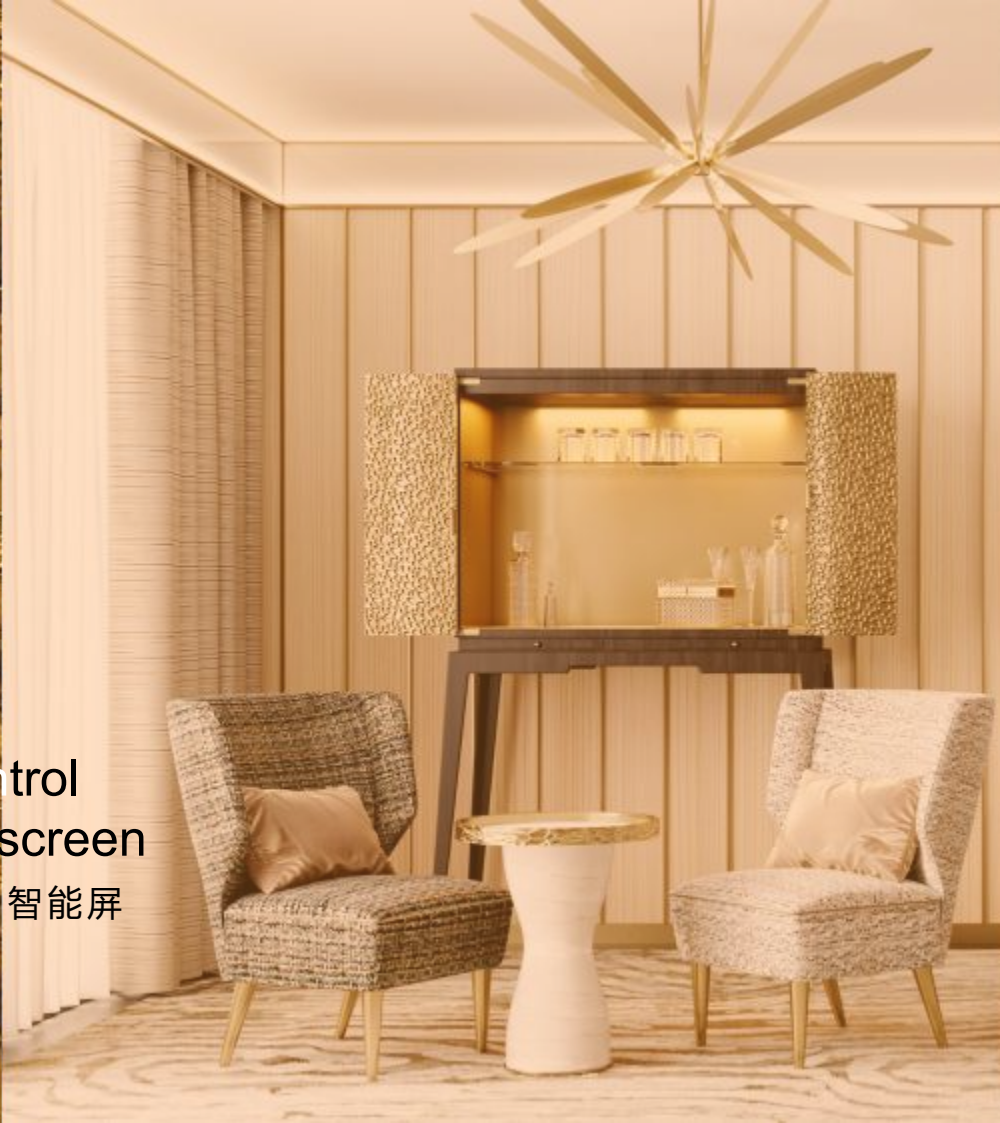

Remote Control
UFO Series-Smart screen

遥控器 UFO系列 - 智能屏